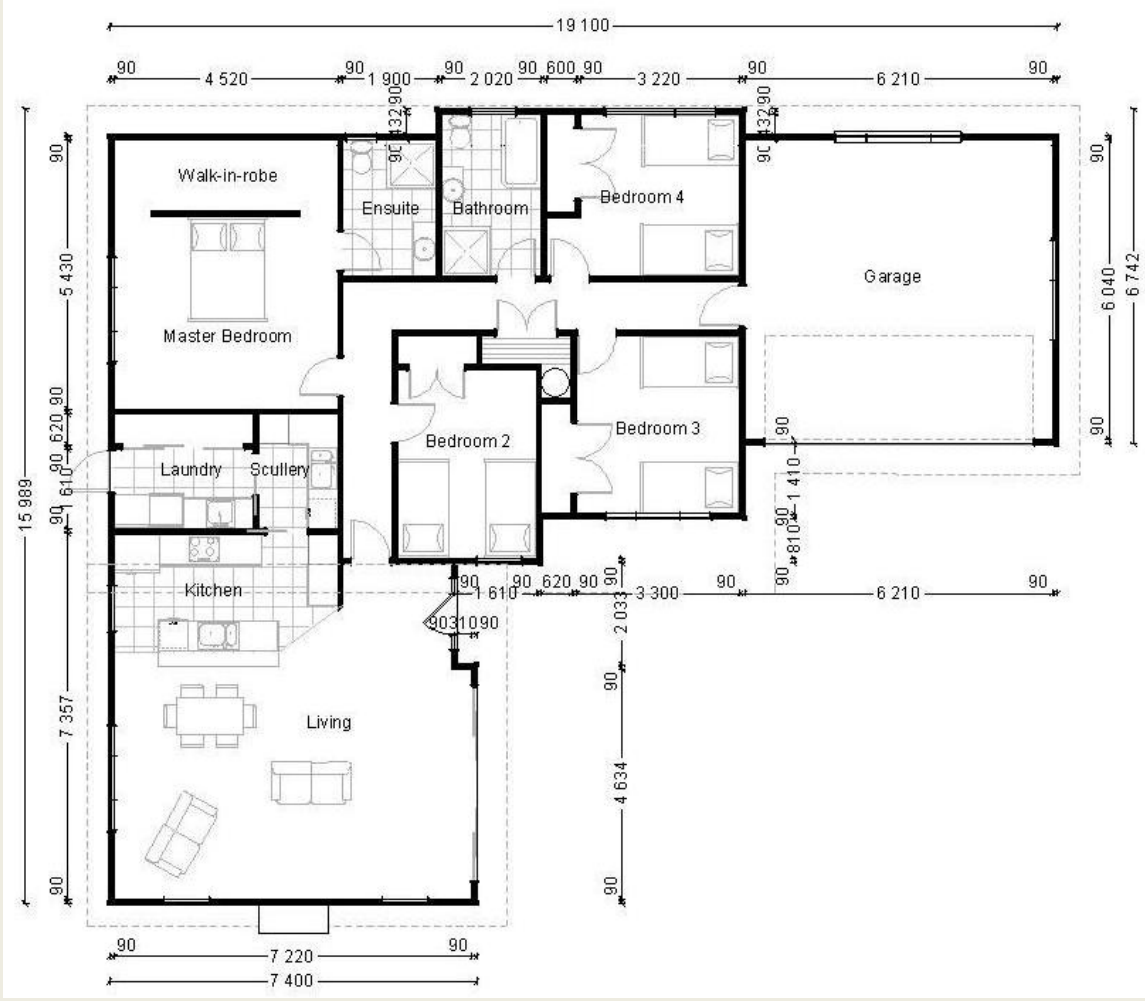

the
NEW ZEALAND
 collection

WEKA

4 Bedroom – 199m²