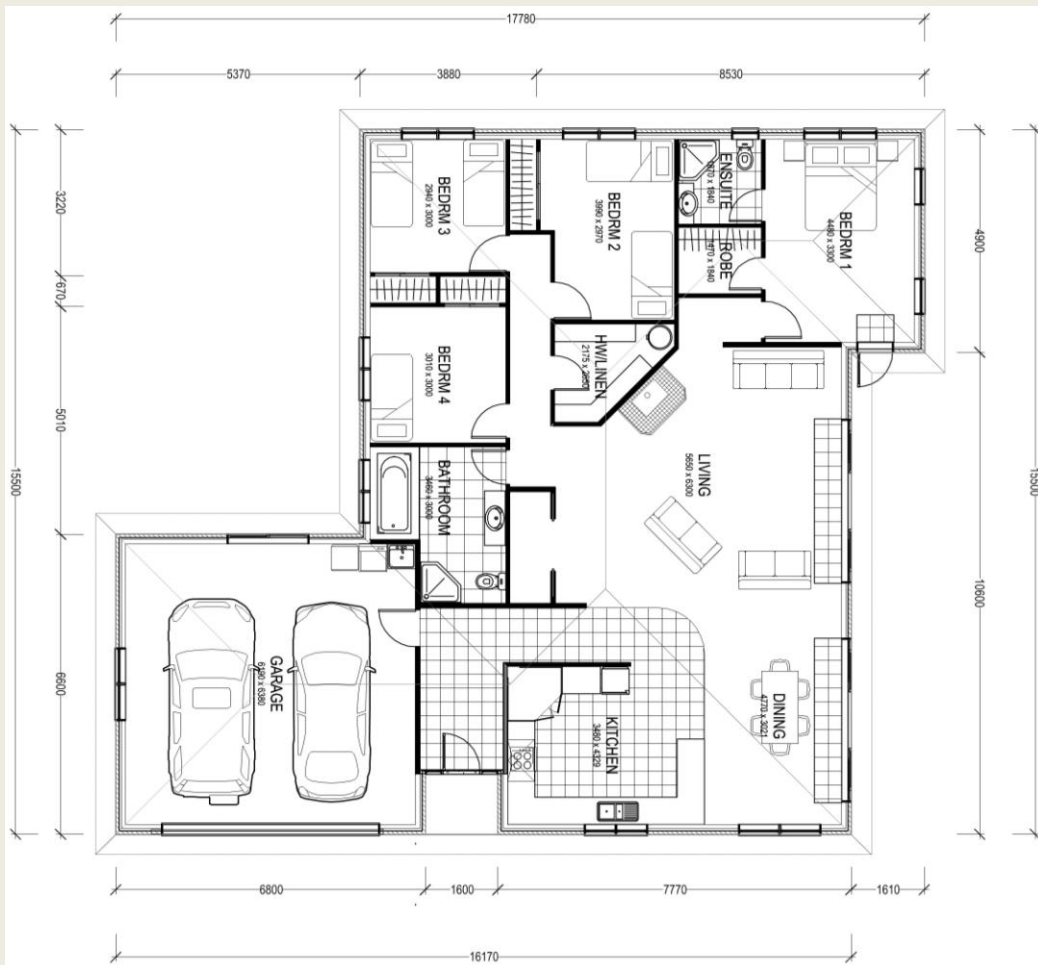

the
NEW ZEALAND
collection

TIEKE

4 Bedroom – 208m²