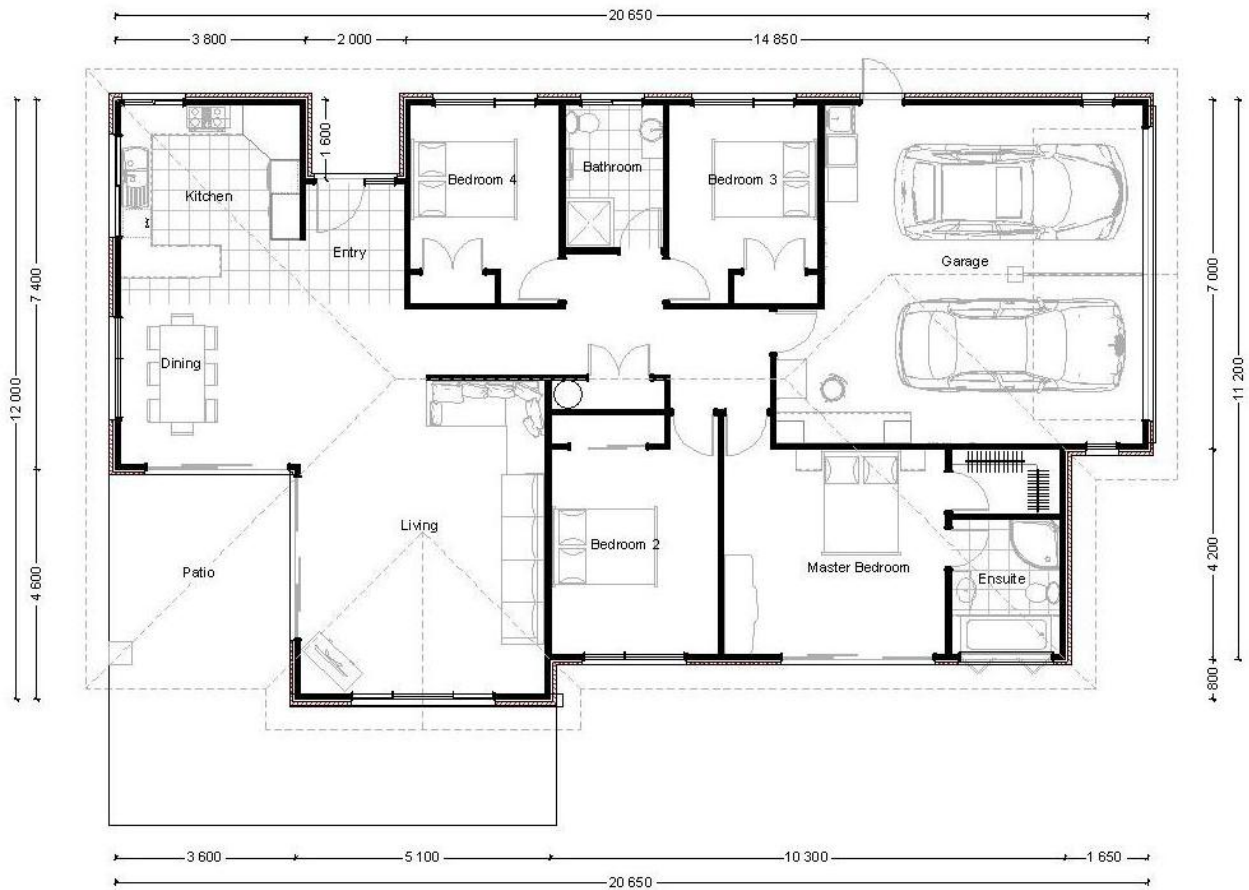

the
NEW ZEALAND
collection

PURIRI

4 Bedroom – 210m²