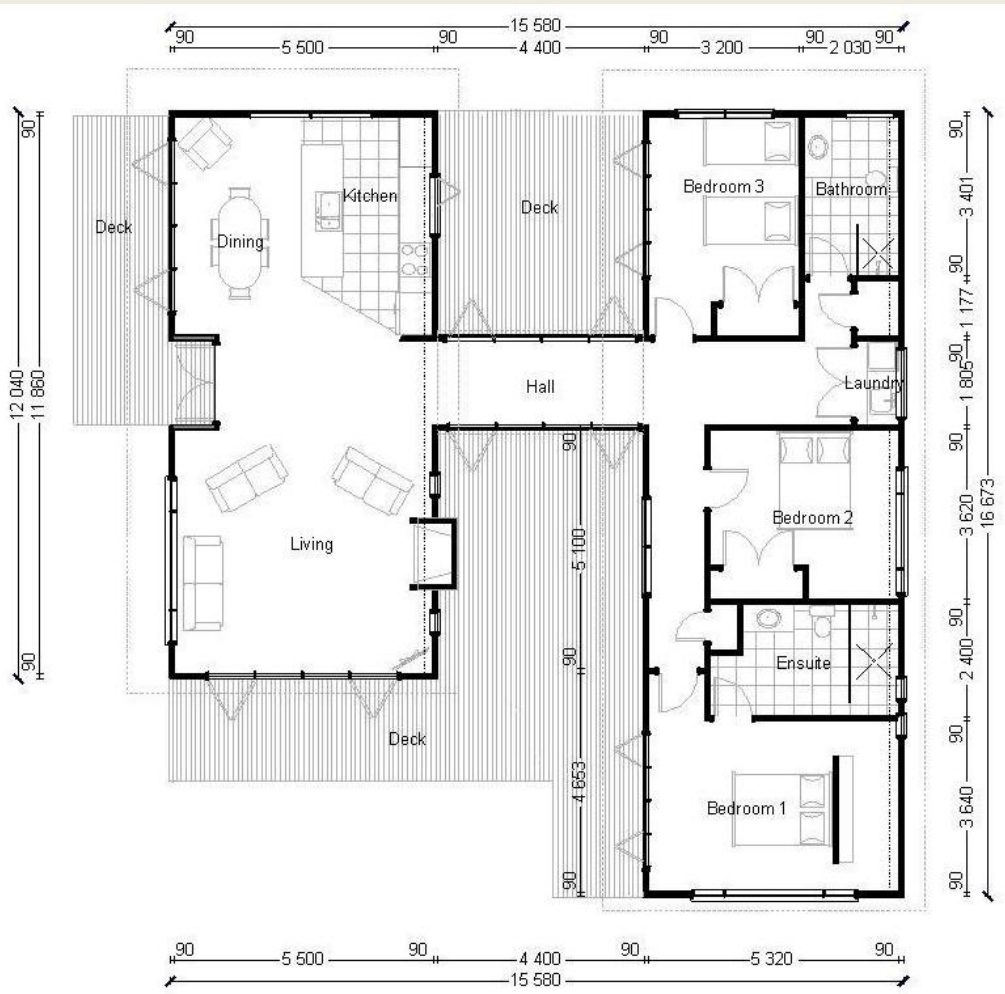

the
NEW ZEALAND
collection

POHUTAKAWA

3 Bedroom – 167m²