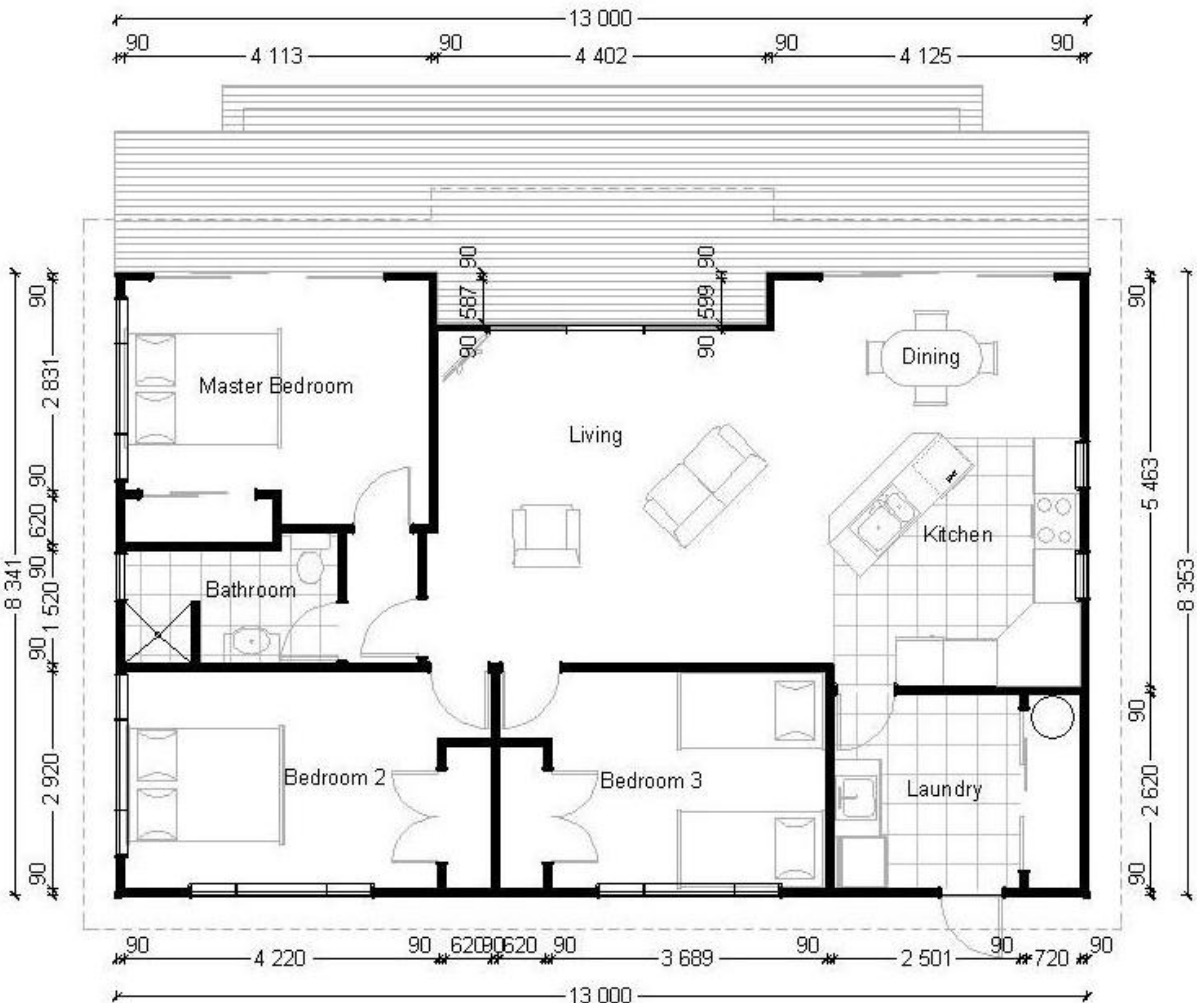

the
NEW ZEALAND
collection

MANUKA

3 Bedroom – 105m²