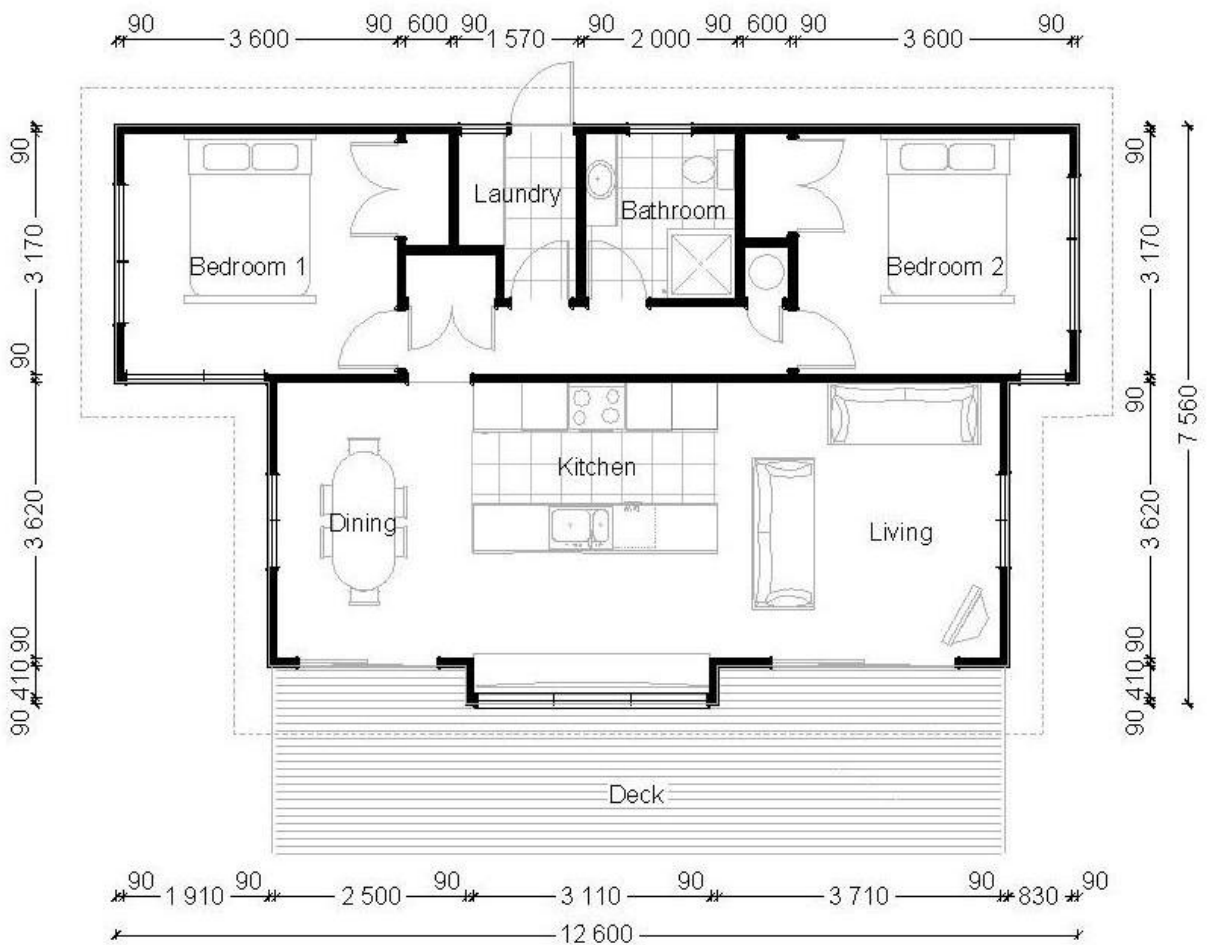

the
NEW ZEALAND
collection

KEA

2 Bedroom – 102m²