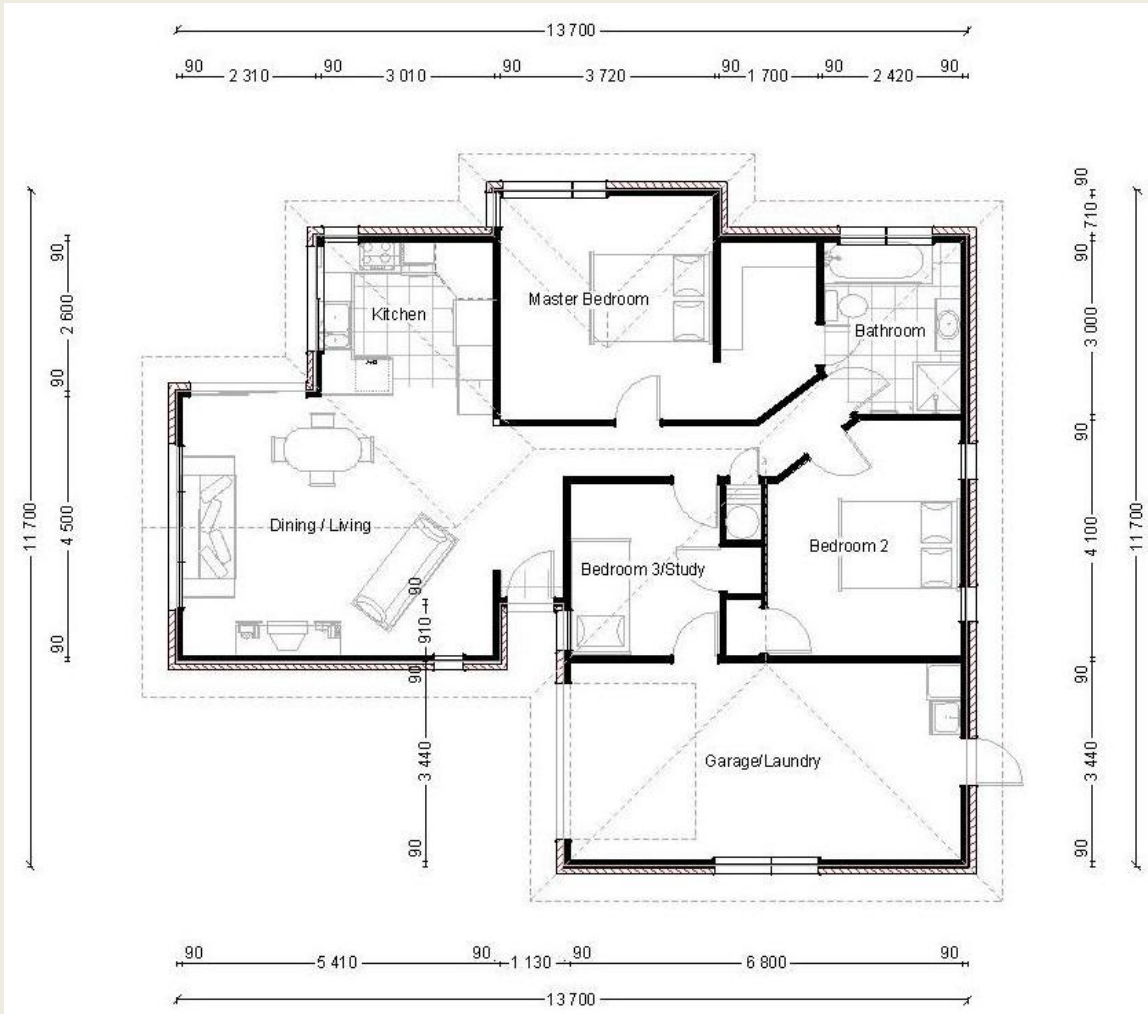

the
NEW ZEALAND
collection

KAWAKA

3 Bedroom – 121m²