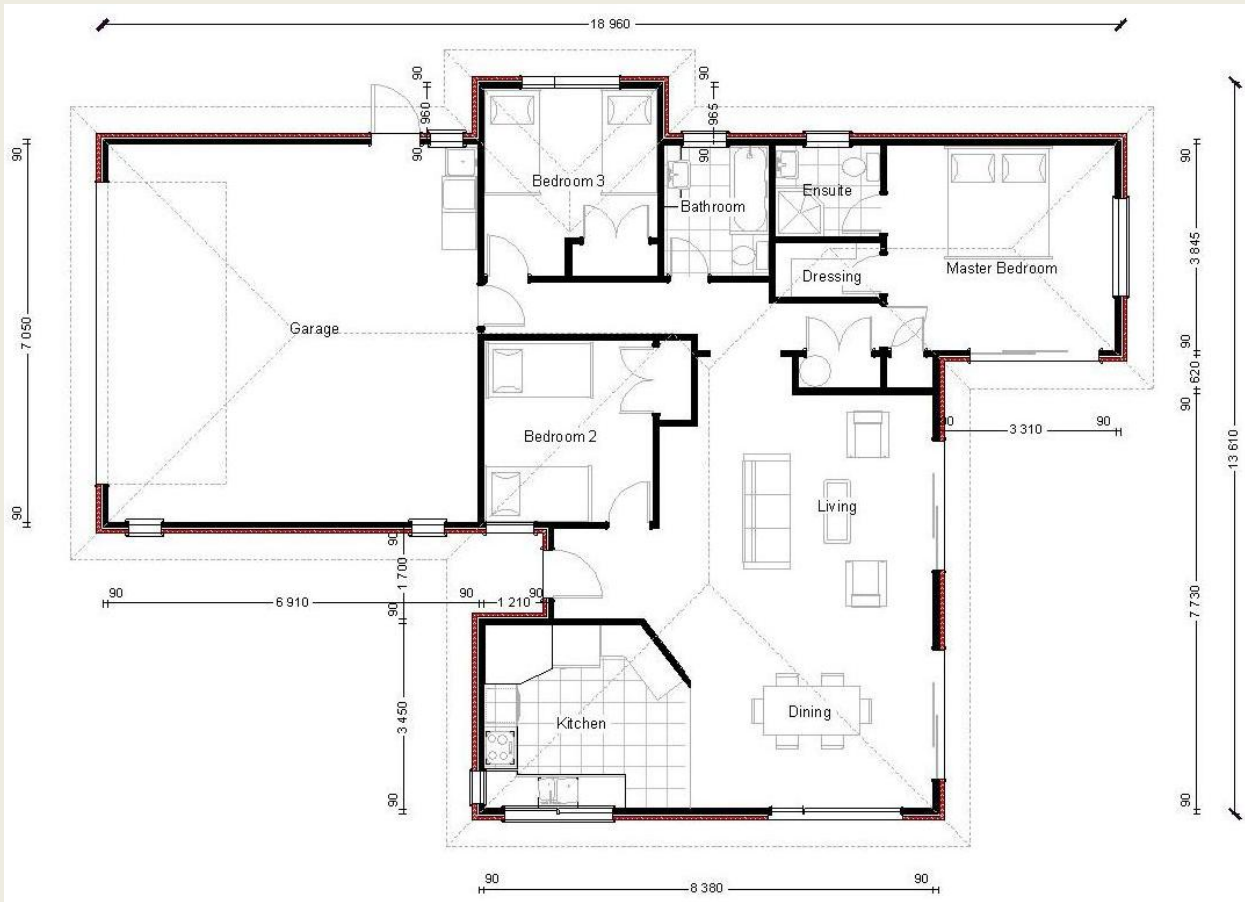

the
NEW ZEALAND
collection

KANUKA

3 Bedroom – 173m²