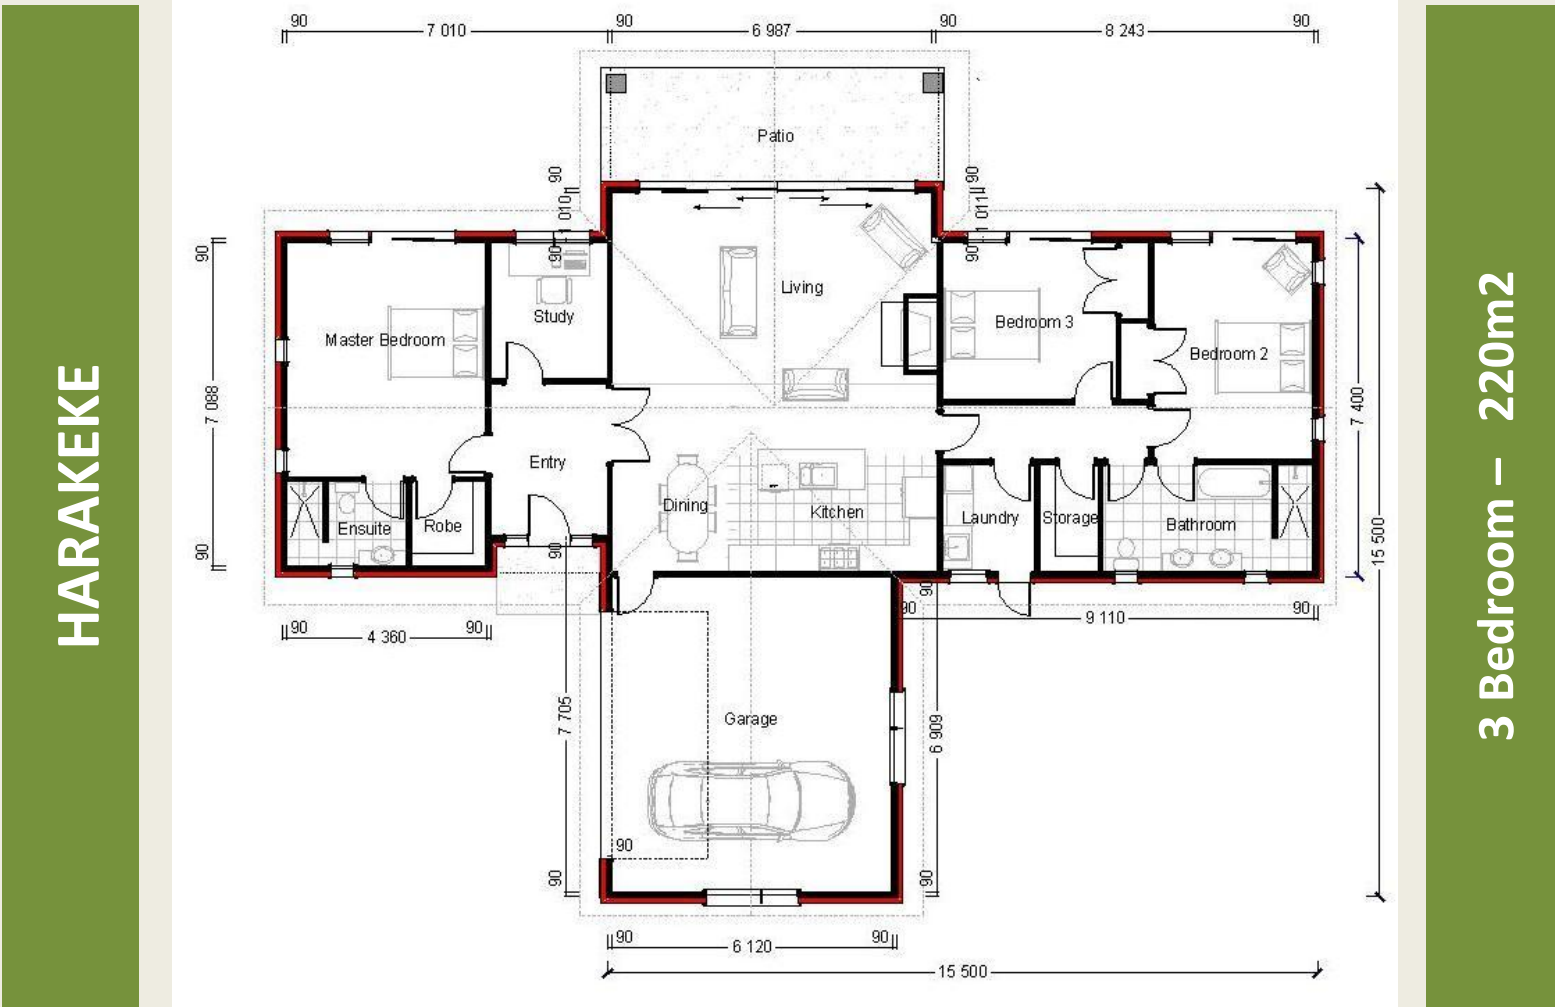

the
NEW ZEALAND
 collection

HARAKEKE

3 Bedroom – 220m²